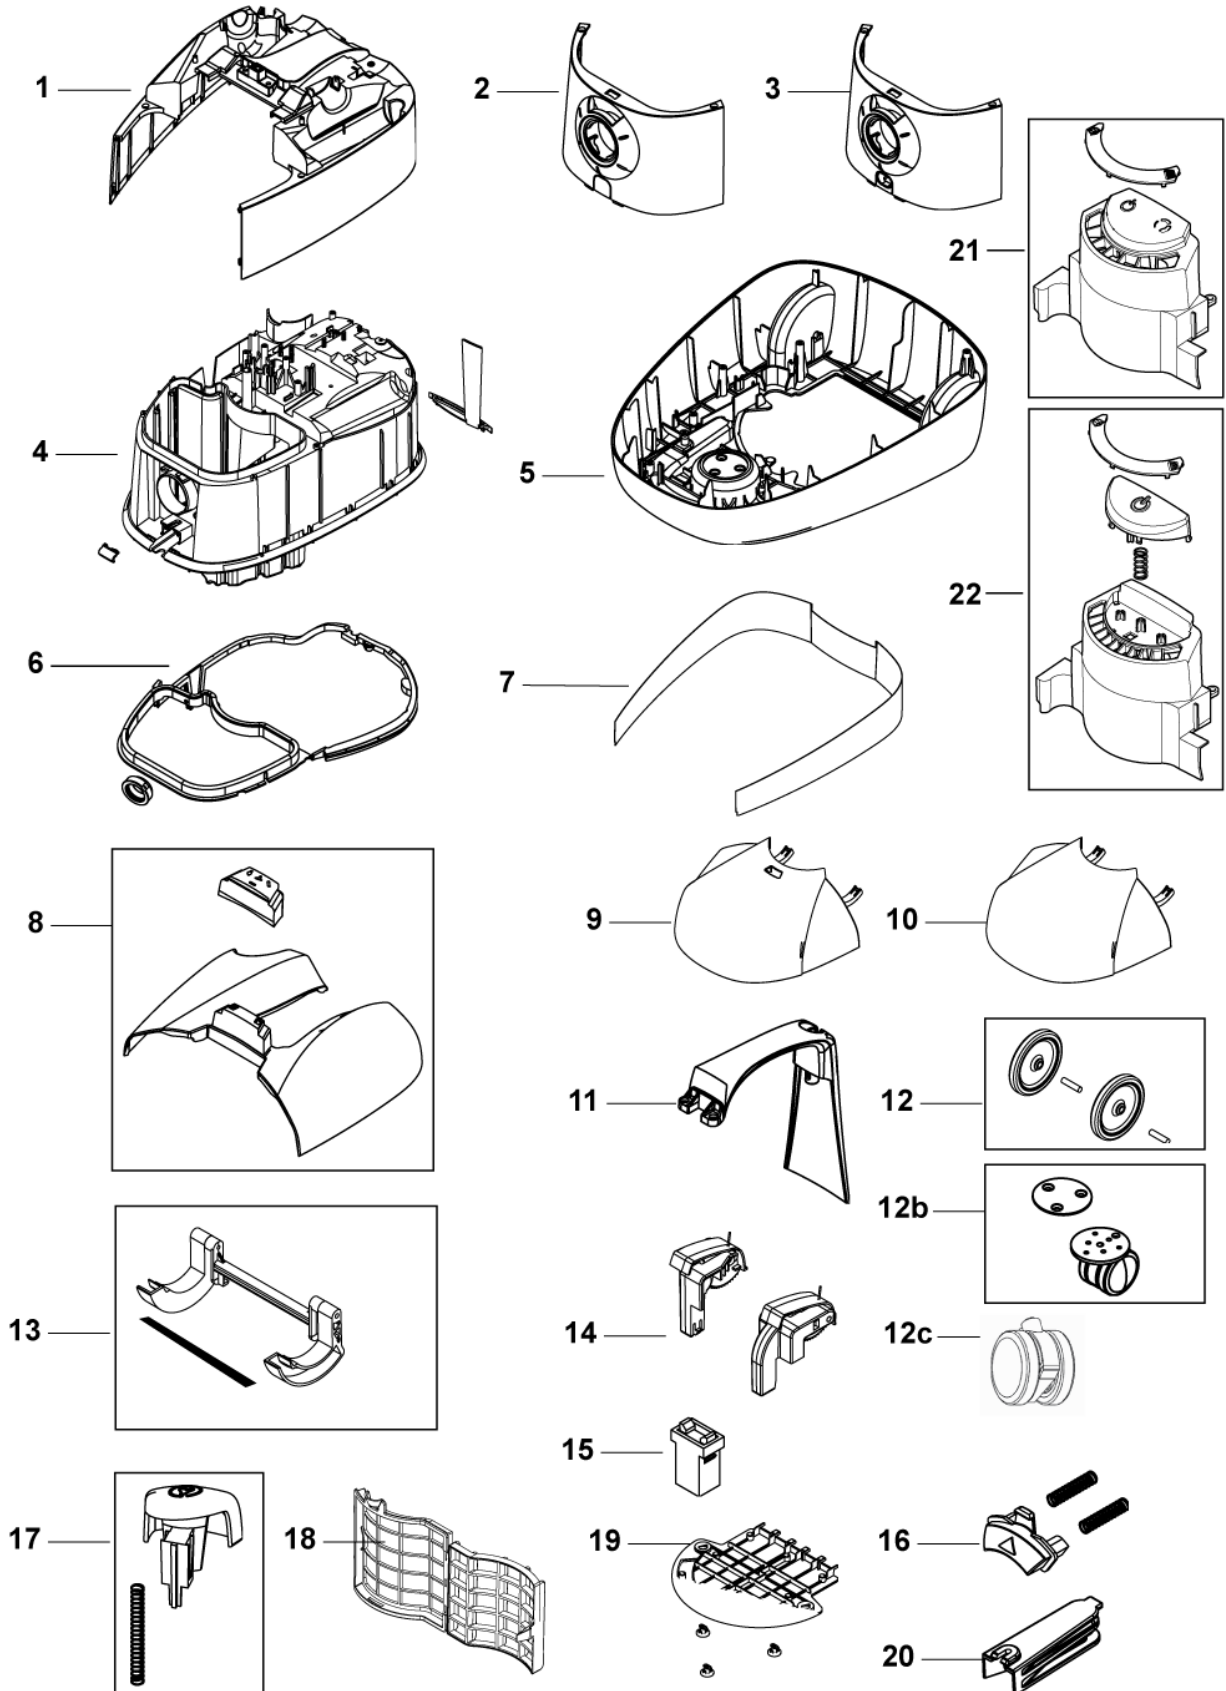

# Table of Contents

Nilfisk Extreme

<b>Body and body parts</b>	<b>3</b>
<b>Motors, on/off switches and PCBs</b>	<b>6</b>
<b>Cable sets</b>	<b>8</b>
<b>Dust bags and filters</b>	<b>10</b>
<b>Hoses, connections and tubes</b>	<b>12</b>
<b>Nozzles</b>	<b>14</b>

# Body and body parts

Nilfisk Extreme

22-04-2014

Part List ID

A5637

3