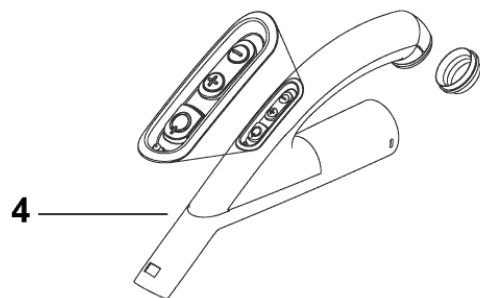

Hoses, connections and tubes

Nilfisk Extreme

22-04-2014

Part List ID
A56311

12

Hoses, connections and tubes

Nilfisk Extreme

22-04-2014

Part List ID
A56311

13

Pos	Part no.	Qty	Description
1	147 0284 500	1	TELESCOPIC TUBE CROME 32X1045
1	147 0284 510	1	TELESCOPIC TUBE ALU. 32X1045
1	147 0284 520	1	TELESCOPIC TUBE BRUSHED STEEL
2	147 0285 500	1	HOSE W. COUPLING D32/38 2M
2	147 0285 510	1	HOSE CPL. SILVER
3	147 0243 520	1	BENT END BASIC AND MEDIUM D32
4	147 0123 530	1	BENT END CPL PREMIUM D32
5	147 0152 500	1	VALVE BENT END STD
1B	147 0265 500	1	BUTTON AND COVER CLICK-FIT
1C	010 9299 540	1	GASKET CPL
2B	147 0283 500	1	HOSE CPL W BENT END BASIC D32
2B	147 0283 510	1	HOSE CPL.SILVER BASIC D32
2C	147 0577 510	1	HOSE D32 W BENT END PREMIUM
2C	147 0577 520	1	HOSE CPL.SILVER PREMIUM D32