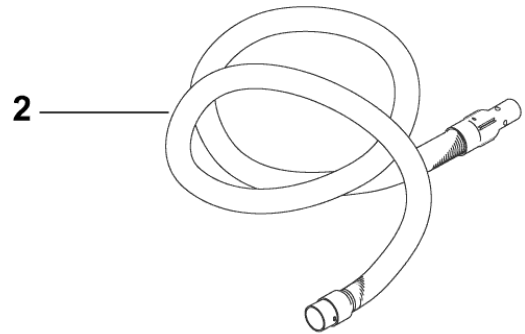

Hoses, connections and tubes

Nilfisk Extreme

22-04-2014

Part List ID
A56311

12

Hoses, connections and tubes

Nilfisk Extreme

22-04-2014

Part List ID
A56311

13

Pos	Part no.	Qty	Description
1	147 0284 500	1	TELESCOPIC TUBE CROME 32X1045
1	147 0284 510	1	TELESCOPIC TUBE ALU. 32X1045
1	147 0284 520	1	TELESCOPIC TUBE BRUSHED STEEL
2	147 0285 500	1	HOSE W. COUPLING D32/38 2M
2	147 0285 510	1	HOSE CPL. SILVER
3	147 0243 520	1	BENT END BASIC AND MEDIUM D32
4	147 0123 530	1	BENT END CPL PREMIUM D32
5	147 0152 500	1	VALVE BENT END STD
1B	147 0265 500	1	BUTTON AND COVER CLICK-FIT
1C	010 9299 540	1	GASKET CPL
2B	147 0283 500	1	HOSE CPL W BENT END BASIC D32
2B	147 0283 510	1	HOSE CPL.SILVER BASIC D32
2C	147 0577 510	1	HOSE D32 W BENT END PREMIUM
2C	147 0577 520	1	HOSE CPL.SILVER PREMIUM D32