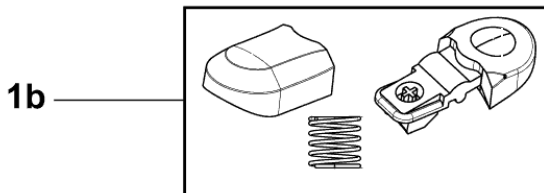

Hoses, connections and tubes

Nilfisk Extreme

22-04-2014

Part List ID
A56311

12

Hoses, connections and tubes

Nilfisk Extreme

22-04-2014

Part List ID
A56311

13

Pos	Part no.	Qty	Description
1	147 0284 500	1	TELESCOPIC TUBE CROME 32X1045
1	147 0284 510	1	TELESCOPIC TUBE ALU. 32X1045
1	147 0284 520	1	TELESCOPIC TUBE BRUSHED STEEL
2	147 0285 500	1	HOSE W. COUPLING D32/38 2M
2	147 0285 510	1	HOSE CPL. SILVER
3	147 0243 520	1	BENT END BASIC AND MEDIUM D32
4	147 0123 530	1	BENT END CPL PREMIUM D32
5	147 0152 500	1	VALVE BENT END STD
1B	147 0265 500	1	BUTTON AND COVER CLICK-FIT
1C	010 9299 540	1	GASKET CPL
2B	147 0283 500	1	HOSE CPL W BENT END BASIC D32
2B	147 0283 510	1	HOSE CPL.SILVER BASIC D32
2C	147 0577 510	1	HOSE D32 W BENT END PREMIUM
2C	147 0577 520	1	HOSE CPL.SILVER PREMIUM D32