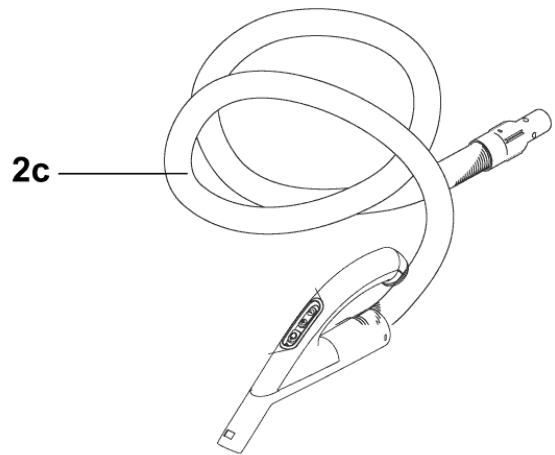

# Hoses, connections and tubes

Nilfisk Extreme

22-04-2014

Part List ID  
A56311

12