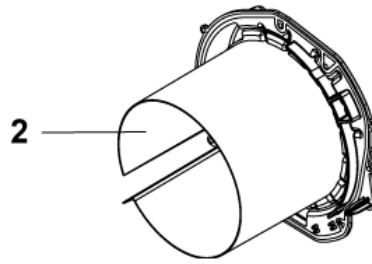

Motors, on/off switches and PCBs

22-04-2014

Part List ID

A5633

Nilfisk Extreme

6

Motors, on/off switches and PCBs

Nilfisk Extreme

22-04-2014

Part List ID

A5633

7

Pos	Part no.	Qty	Description	
1	147 0250 500	1	MOTOR MODULE EXTREME	
2	147 0251 500	1	MOTOR MODULE LID EXTREME	
3	147 0567 500	1	MOTOR EXTREME 220-240V 1600W	
3	147 0568 500	1	MOTOR EXTREME 220-240V 1200W	
4	147 0560 500	1	MOTOR SUSPENSION KIT	
5	147 0554 500	1	WIRE KIT ON/OFF EXTREME	
6	140 8096 500	1	SWITCH KIT	
7	147 0120 500	1	DISPLAY BASIC ON/OFF VERSION	
8	147 0280 500	1	EL.MEDIUM X150-210 220-240V	
8	147 0280 510	1	EL.MEDIUM X150-210 110-120V	
9	147 0281 500	1	EL.PREMIUM X300 220-240V	
9	147 0281 510	1	EL.PREMIUM X300 110-120V	
10	107402064	1	EL. PREMIUM FREE 220-240V	Free
11	140 7040 500	1	INTERNAL WIRE F MOTOR HOUSING	
11		1	INTERNAL WIRE FOR MOTOR HOUSING	is UL and CSA approved
5A	147 0236 500	1	TRIGGER PARKING SWITCH