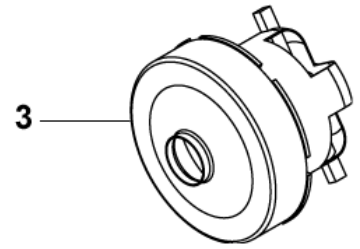

Motors, on/off switches and PCBs

22-04-2014

Part List ID

A5633

Nilfisk Extreme

6

Motors, on/off switches and PCBs

Nilfisk Extreme

22-04-2014

Part List ID

A5633

7

Pos	Part no.	Qty	Description	
1	147 0250 500	1	MOTOR MODULE EXTREME	
2	147 0251 500	1	MOTOR MODULE LID EXTREME	
3	147 0567 500	1	MOTOR EXTREME 220-240V 1600W	
3	147 0568 500	1	MOTOR EXTREME 220-240V 1200W	
4	147 0560 500	1	MOTOR SUSPENSION KIT	
5	147 0554 500	1	WIRE KIT ON/OFF EXTREME	
6	140 8096 500	1	SWITCH KIT	
7	147 0120 500	1	DISPLAY BASIC ON/OFF VERSION	
8	147 0280 500	1	EL.MEDIUM X150-210 220-240V	
8	147 0280 510	1	EL.MEDIUM X150-210 110-120V	
9	147 0281 500	1	EL.PREMIUM X300 220-240V	
9	147 0281 510	1	EL.PREMIUM X300 110-120V	
10	107402064	1	EL. PREMIUM FREE 220-240V	Free
11	140 7040 500	1	INTERNAL WIRE F MOTOR HOUSING	
11		1	INTERNAL WIRE FOR MOTOR HOUSING	is UL and CSA approved
5A	147 0236 500	1	TRIGGER PARKING SWITCH