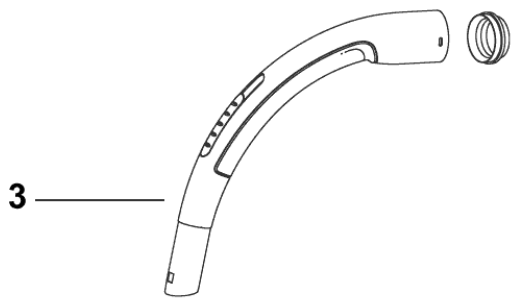

Hoses, connections and tubes

Nilfisk Extreme

22-04-2014

Part List ID
A56311

12

Hoses, connections and tubes

Nilfisk Extreme

22-04-2014

Part List ID
A56311

13

Pos	Part no.	Qty	Description
1	147 0284 500	1	TELESCOPIC TUBE CROME 32X1045
1	147 0284 510	1	TELESCOPIC TUBE ALU. 32X1045
1	147 0284 520	1	TELESCOPIC TUBE BRUSHED STEEL
2	147 0285 500	1	HOSE W. COUPLING D32/38 2M
2	147 0285 510	1	HOSE CPL. SILVER
3	147 0243 520	1	BENT END BASIC AND MEDIUM D32
4	147 0123 530	1	BENT END CPL PREMIUM D32
5	147 0152 500	1	VALVE BENT END STD
1B	147 0265 500	1	BUTTON AND COVER CLICK-FIT
1C	010 9299 540	1	GASKET CPL
2B	147 0283 500	1	HOSE CPL W BENT END BASIC D32
2B	147 0283 510	1	HOSE CPL.SILVER BASIC D32
2C	147 0577 510	1	HOSE D32 W BENT END PREMIUM
2C	147 0577 520	1	HOSE CPL.SILVER PREMIUM D32