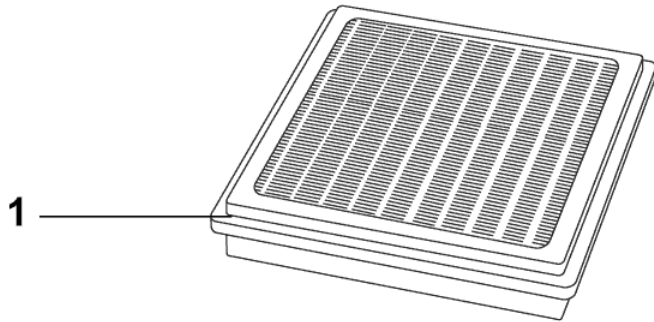

Dust bags and filters

Nilfisk Extreme

22-04-2014

Part List ID A5639

10

Dust bags and filters

Nilfisk Extreme

22-04-2014

Part List ID

A5639

11

Pos	Part no.	Qty	Description	
0	107403113	1	NILFISK EXTREME STARTER KIT	Includes pos.1 and 2 x pos.2
1	147 0180 500	1	Hepa	
2	147 0286 500	1	DUST BAG 4 PCS GM300 400 KING EXTREME	4 Dust bags and 1 pre filter
3	147 0159 500	1	ACTIVE CARBON FILTER EXTREME	
4	147 0157 500	1	PRE FILTER 3PCS