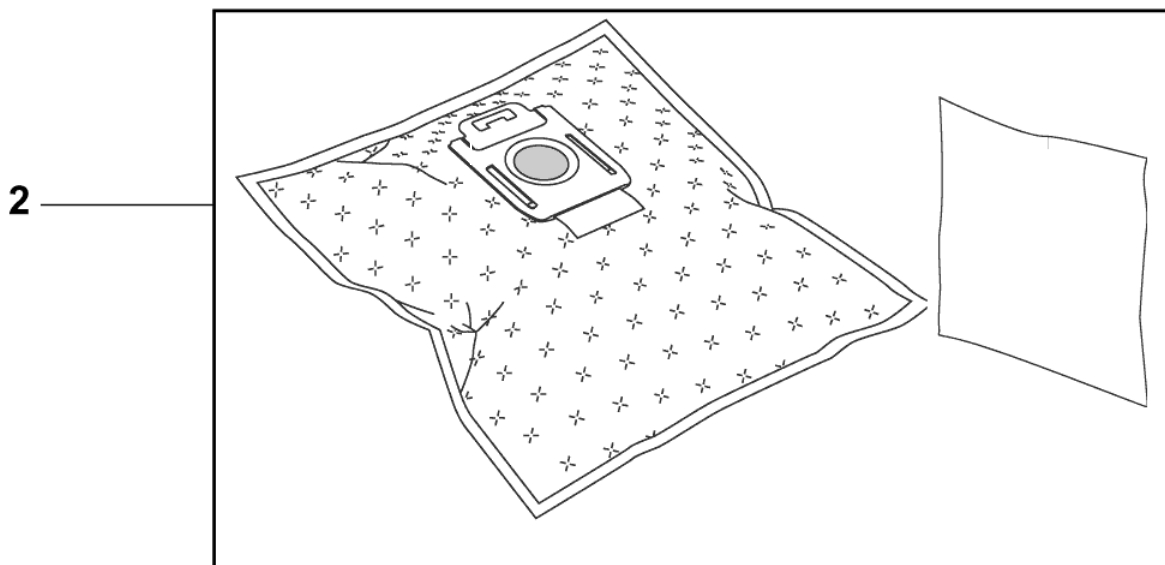

Dust bags and filters

Nilfisk Extreme

22-04-2014

Part List ID A5639

10

Dust bags and filters

Nilfisk Extreme

22-04-2014

Part List ID

A5639

11

Pos	Part no.	Qty	Description	
0	107403113	1	NILFISK EXTREME STARTER KIT	Includes pos.1 and 2 x pos.2
1	147 0180 500	1	Hepa	
2	147 0286 500	1	DUST BAG 4 PCS GM300 400 KING EXTREME	4 Dust bags and 1 pre filter
3	147 0159 500	1	ACTIVE CARBON FILTER EXTREME	
4	147 0157 500	1	PRE FILTER 3PCS