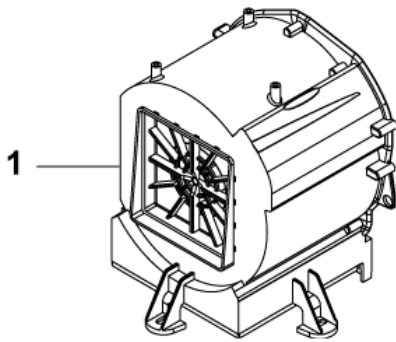

Motors, on/off switches and PCBs

22-04-2014

Part List ID

A5633

Nilfisk Extreme

6

Motors, on/off switches and PCBs

Nilfisk Extreme

22-04-2014

Part List ID

A5633

7

Pos	Part no.	Qty	Description	
1	147 0250 500	1	MOTOR MODULE EXTREME	
2	147 0251 500	1	MOTOR MODULE LID EXTREME	
3	147 0567 500	1	MOTOR EXTREME 220-240V 1600W	
3	147 0568 500	1	MOTOR EXTREME 220-240V 1200W	
4	147 0560 500	1	MOTOR SUSPENSION KIT	
5	147 0554 500	1	WIRE KIT ON/OFF EXTREME	
6	140 8096 500	1	SWITCH KIT	
7	147 0120 500	1	DISPLAY BASIC ON/OFF VERSION	
8	147 0280 500	1	EL.MEDIUM X150-210 220-240V	
8	147 0280 510	1	EL.MEDIUM X150-210 110-120V	
9	147 0281 500	1	EL.PREMIUM X300 220-240V	
9	147 0281 510	1	EL.PREMIUM X300 110-120V	
10	107402064	1	EL. PREMIUM FREE 220-240V	Free
11	140 7040 500	1	INTERNAL WIRE F MOTOR HOUSING	
11		1	INTERNAL WIRE FOR MOTOR HOUSING	is UL and CSA approved
5A	147 0236 500	1	TRIGGER PARKING SWITCH