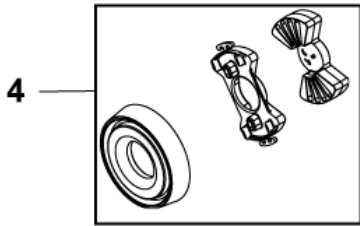

Motors, on/off switches and PCBs

22-04-2014

Part List ID

A5633

Nilfisk Extreme

6

Motors, on/off switches and PCBs

Nilfisk Extreme

22-04-2014

Part List ID

A5633

7

Pos	Part no.	Qty	Description	
1	147 0250 500	1	MOTOR MODULE EXTREME	
2	147 0251 500	1	MOTOR MODULE LID EXTREME	
3	147 0567 500	1	MOTOR EXTREME 220-240V 1600W	
3	147 0568 500	1	MOTOR EXTREME 220-240V 1200W	
4	147 0560 500	1	MOTOR SUSPENSION KIT	
5	147 0554 500	1	WIRE KIT ON/OFF EXTREME	
6	140 8096 500	1	SWITCH KIT	
7	147 0120 500	1	DISPLAY BASIC ON/OFF VERSION	
8	147 0280 500	1	EL.MEDIUM X150-210 220-240V	
8	147 0280 510	1	EL.MEDIUM X150-210 110-120V	
9	147 0281 500	1	EL.PREMIUM X300 220-240V	
9	147 0281 510	1	EL.PREMIUM X300 110-120V	
10	107402064	1	EL. PREMIUM FREE 220-240V	Free
11	140 7040 500	1	INTERNAL WIRE F MOTOR HOUSING	
11		1	INTERNAL WIRE FOR MOTOR HOUSING	is UL and CSA approved
5A	147 0236 500	1	TRIGGER PARKING SWITCH