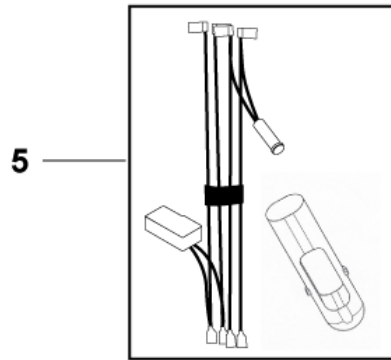

Motors, on/off switches and PCBs

22-04-2014

Part List ID

A5633

Nilfisk Extreme

6

Motors, on/off switches and PCBs

Nilfisk Extreme

22-04-2014

Part List ID

A5633

7

Pos	Part no.	Qty	Description	
1	147 0250 500	1	MOTOR MODULE EXTREME	
2	147 0251 500	1	MOTOR MODULE LID EXTREME	
3	147 0567 500	1	MOTOR EXTREME 220-240V 1600W	
3	147 0568 500	1	MOTOR EXTREME 220-240V 1200W	
4	147 0560 500	1	MOTOR SUSPENSION KIT	
5	147 0554 500	1	WIRE KIT ON/OFF EXTREME	
6	140 8096 500	1	SWITCH KIT	
7	147 0120 500	1	DISPLAY BASIC ON/OFF VERSION	
8	147 0280 500	1	EL.MEDIUM X150-210 220-240V	
8	147 0280 510	1	EL.MEDIUM X150-210 110-120V	
9	147 0281 500	1	EL.PREMIUM X300 220-240V	
9	147 0281 510	1	EL.PREMIUM X300 110-120V	
10	107402064	1	EL. PREMIUM FREE 220-240V	Free
11	140 7040 500	1	INTERNAL WIRE F MOTOR HOUSING	
11		1	INTERNAL WIRE FOR MOTOR HOUSING	is UL and CSA approved
5A	147 0236 500	1	TRIGGER PARKING SWITCH