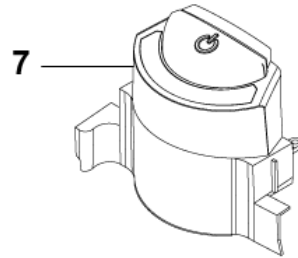

Motors, on/off switches and PCBs

22-04-2014

Part List ID

A5633

Nilfisk Extreme

6

Motors, on/off switches and PCBs

Nilfisk Extreme

22-04-2014

Part List ID

A5633

7

Pos	Part no.	Qty	Description	
1	147 0250 500	1	MOTOR MODULE EXTREME	
2	147 0251 500	1	MOTOR MODULE LID EXTREME	
3	147 0567 500	1	MOTOR EXTREME 220-240V 1600W	
3	147 0568 500	1	MOTOR EXTREME 220-240V 1200W	
4	147 0560 500	1	MOTOR SUSPENSION KIT	
5	147 0554 500	1	WIRE KIT ON/OFF EXTREME	
6	140 8096 500	1	SWITCH KIT	
7	147 0120 500	1	DISPLAY BASIC ON/OFF VERSION	
8	147 0280 500	1	EL.MEDIUM X150-210 220-240V	
8	147 0280 510	1	EL.MEDIUM X150-210 110-120V	
9	147 0281 500	1	EL.PREMIUM X300 220-240V	
9	147 0281 510	1	EL.PREMIUM X300 110-120V	
10	107402064	1	EL. PREMIUM FREE 220-240V	Free
11	140 7040 500	1	INTERNAL WIRE F MOTOR HOUSING	
11		1	INTERNAL WIRE FOR MOTOR HOUSING	is UL and CSA approved
5A	147 0236 500	1	TRIGGER PARKING SWITCH