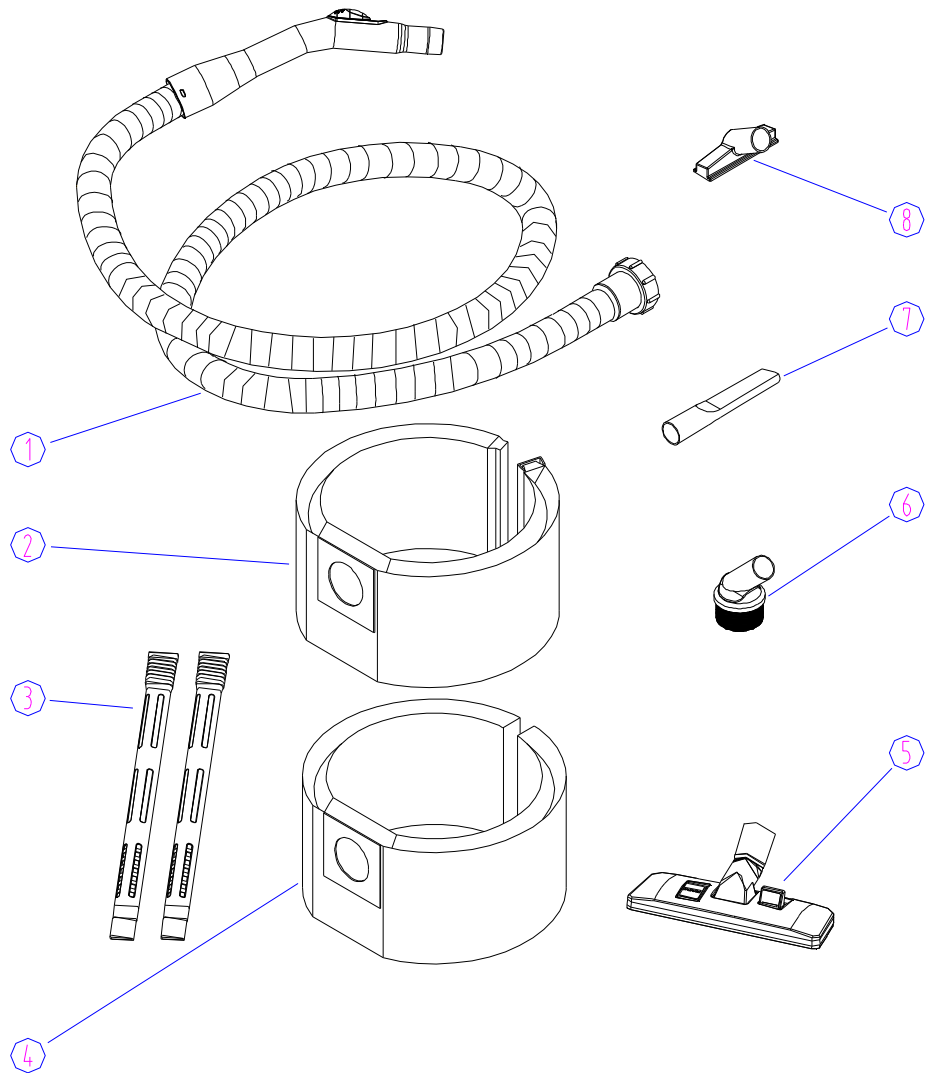

ACCESSORY

DIA NO	PART NUMBER	DESCRIPTION	NO REQ'D
1	VA61600	HOSE ASSY	1
2	GV15020EU	PAPER BAG 10 PIECES	1
3	VA61512	TUBE ALU-PLASTIC	2
4	GV0007	VACUUM BAG CLOTH	1
5	VA61500	COMBINATION TOOL	1
6	VA20808	DUSTING TOOL	1
7	VA20809	CREVICE TOOL	1
8	VA20807	UPHOLSTERY TOOL	1