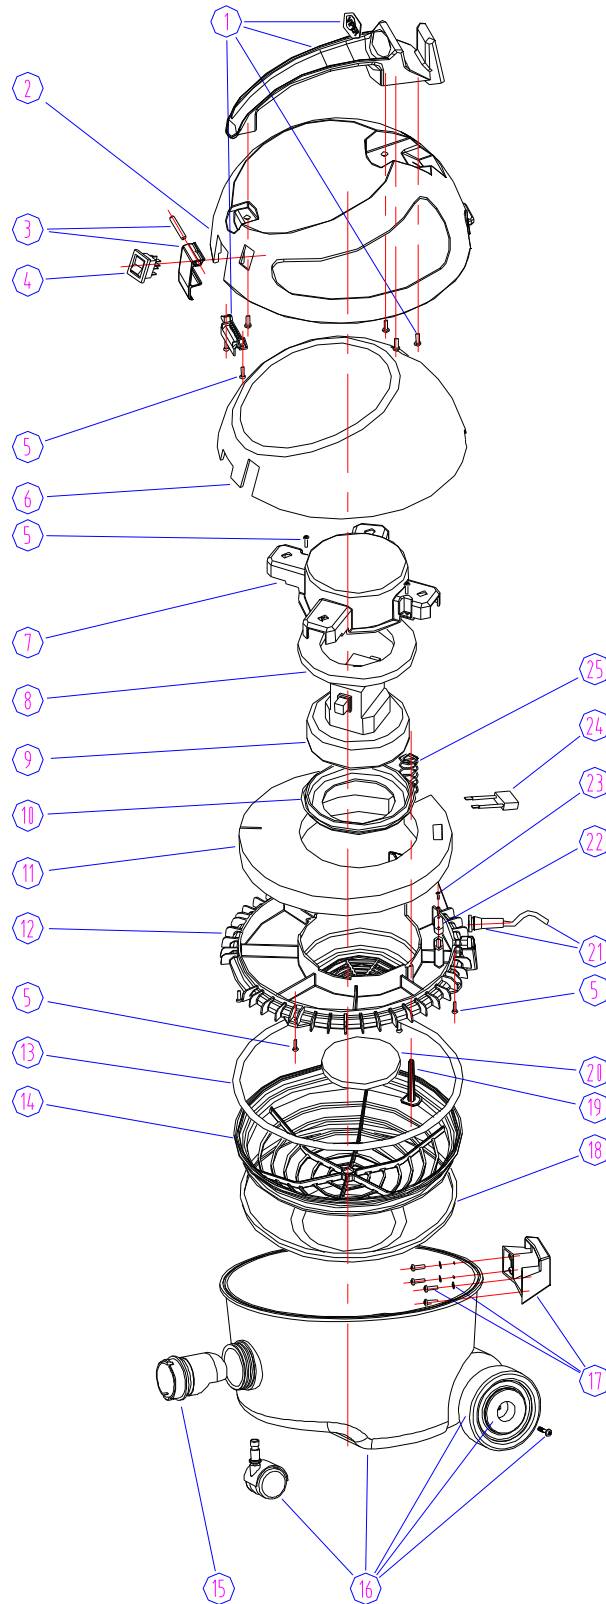

Wear and Tear Parts

6

WHEN ORDERING PARTS

- * Use the 7, 8 or 9 digit part numbers from the “part number” columns in this parts list.
- * Specify the model and serial number of the machine.
- * Use the space below to record the model and the serial Number for future reference.

Model _____**Serial No.** _____

PARTS LIST

PARTS LIST

DIA NO	PART NUMBER	DESCRIPTION	NO REQ'D
1	VA60103A	HANDLE KIT EXTREME INCL. LOGO & BASEMENT FOR CATCH & SCREW	1
2	VA60102	HOUSING FOR VAC HEAD	1
3	VA60105A	CATCH KIT EXTREME INCL. PIN	1
4	VA60118	SWITCH	1
5	VF14116	SCREW PAN HEAD ST4X16	8
6	VA60114	SCREEN FOR HOUSING	1
7	VA60104	MOUNTING COVER FOR MOTOR	1
8	VA60111	TOP GASKET FOR MOTOR	1
9	VA50000	VACUUM MOTOR 220-240V 50-60HZ	1
10	VA41032	BOTTOM GASKET FOR MOTOR	1
11	VA60113	SCREEN FOR MOUNTING BASE	1
12	VA60101	MOUNTING BASE FOR MOTOR	1
13	VA60110	SEALER	1
14	VA60201	FILTER FRAME	1
15	GT10005	INTAKE	1
16	GV10005A	TANK EXTREME INCL. CASTER & WHEEL & AXIL & SCREW	1
17	GV15102A	HOLDER KIT EXTREME INCL. SCREW & WASHER	1
18	VA60202	FILTER	1
19	VA60108	VALVE BY-PASS	1
20	VA60112	FILTER FOR MOTOR	1
21	VAR075-EU	POWER CORD EU PLUG KIT EXTREME INCL. GROMMET	1
	VAR075-UG	POWER CORD UK PLUG KIT EXTREME INCL. GROMMET	1
22	VA21517	CLAMP BLOCK	1
23	VA13470	SCREW PAN HEAD ST3X16	2
24	VA41028B	EMI	1
25	VA60109	SPRING	1

WEAR AND TEAR PARTS

DIA NO	PART NO	DESCRIPTION	NO REQ'D
1	VA60118	SWITCH	1
2	ZD50000	VACUUM MOTOR 220-240V 50-60HZ	1
3	GV10005A	TANK EXTREME INCL. CASTER & WHEEL & AXIL & SCREW	1
4	VA60202	FILTER	1
5	VAR075-EU	POWER CORD EU PLUG KIT EXTREME INCL. GROMMET	1
6	VAR075-UG	POWER CORD UK PLUG KIT EXTREME INCL. GROMMET	1
7	VA61600	HOSE ASSY	1
8	GV15020EU	PAPER BAG 10 PIECES	1
9	VA61512	TUBE ALU-PLASTIC	2
10	VA61500	COMBINATION TOOL	1
11	VA20808	DUSTING TOOL	1
12	VA20809	CREVICE TOOL	1
13	VA20807	UPHOLSTERY TOOL	1