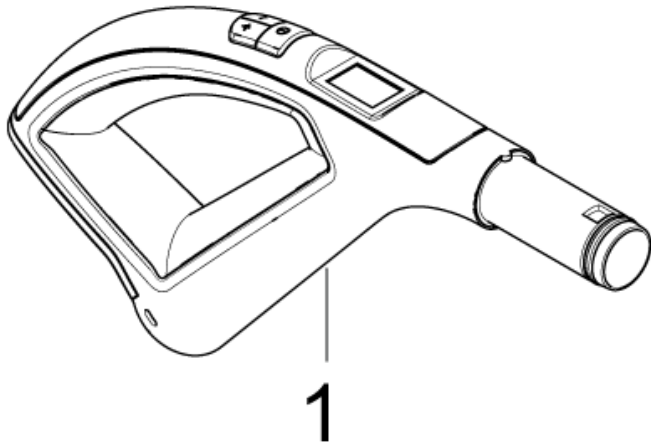

Bent ends

NILFISK PERFORMER, CANADA

01-05-2013

Part List ID
SUPREME12

9

Bent ends

NILFISK PERFORMER, CANADA

01-05-2013

Part List ID
SUPREME12

10

Pos	Part no.	Qty	Description
3	147 0243 520	1	BENT END BASIC AND MEDIUM D32
4	147 0152 500	1	VALVE BENT END STD