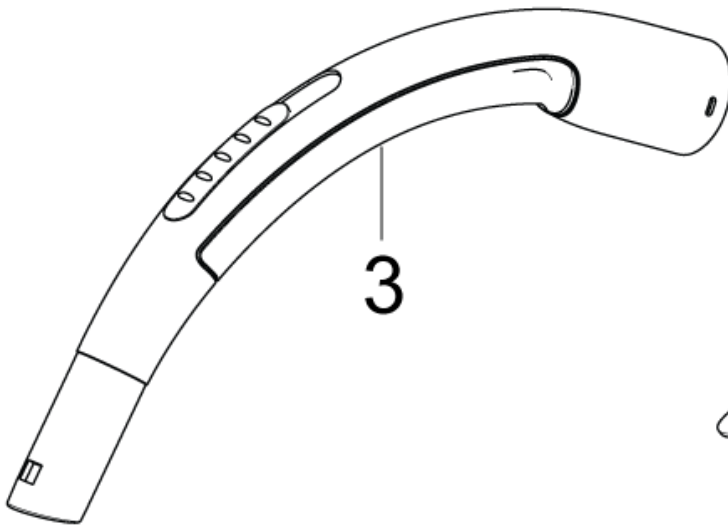

Bent ends

NILFISK PERFORMER, CANADA

01-05-2013

Part List ID
SUPREME12

9

Bent ends

NILFISK PERFORMER, CANADA

01-05-2013

Part List ID
SUPREME12

10

Pos	Part no.	Qty	Description
3	147 0243 520	1	BENT END BASIC AND MEDIUM D32
4	147 0152 500	1	VALVE BENT END STD