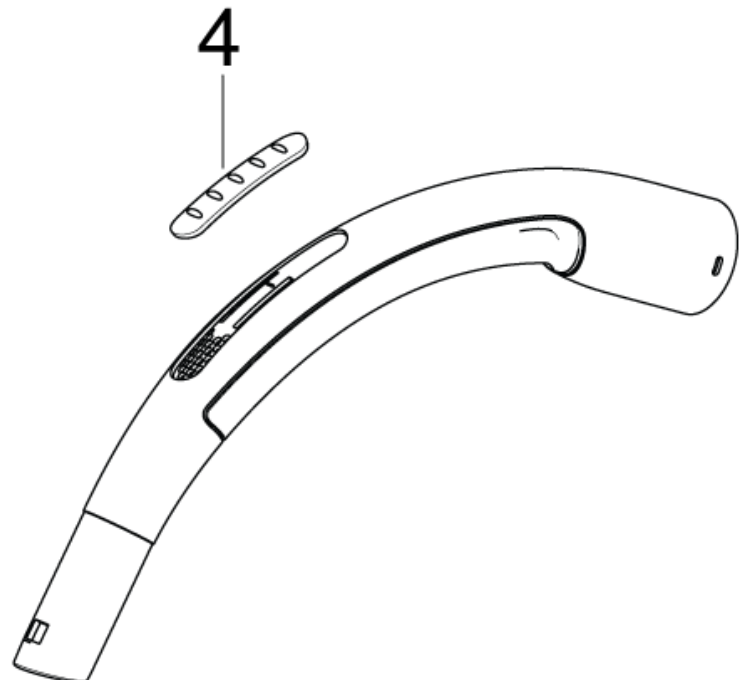

Bent ends

NILFISK PERFORMER, CANADA

01-05-2013

Part List ID
SUPREME12

9

Bent ends

NILFISK PERFORMER, CANADA

01-05-2013

Part List ID
SUPREME12

10

Pos	Part no.	Qty	Description
3	147 0243 520	1	BENT END BASIC AND MEDIUM D32
4	147 0152 500	1	VALVE BENT END STD