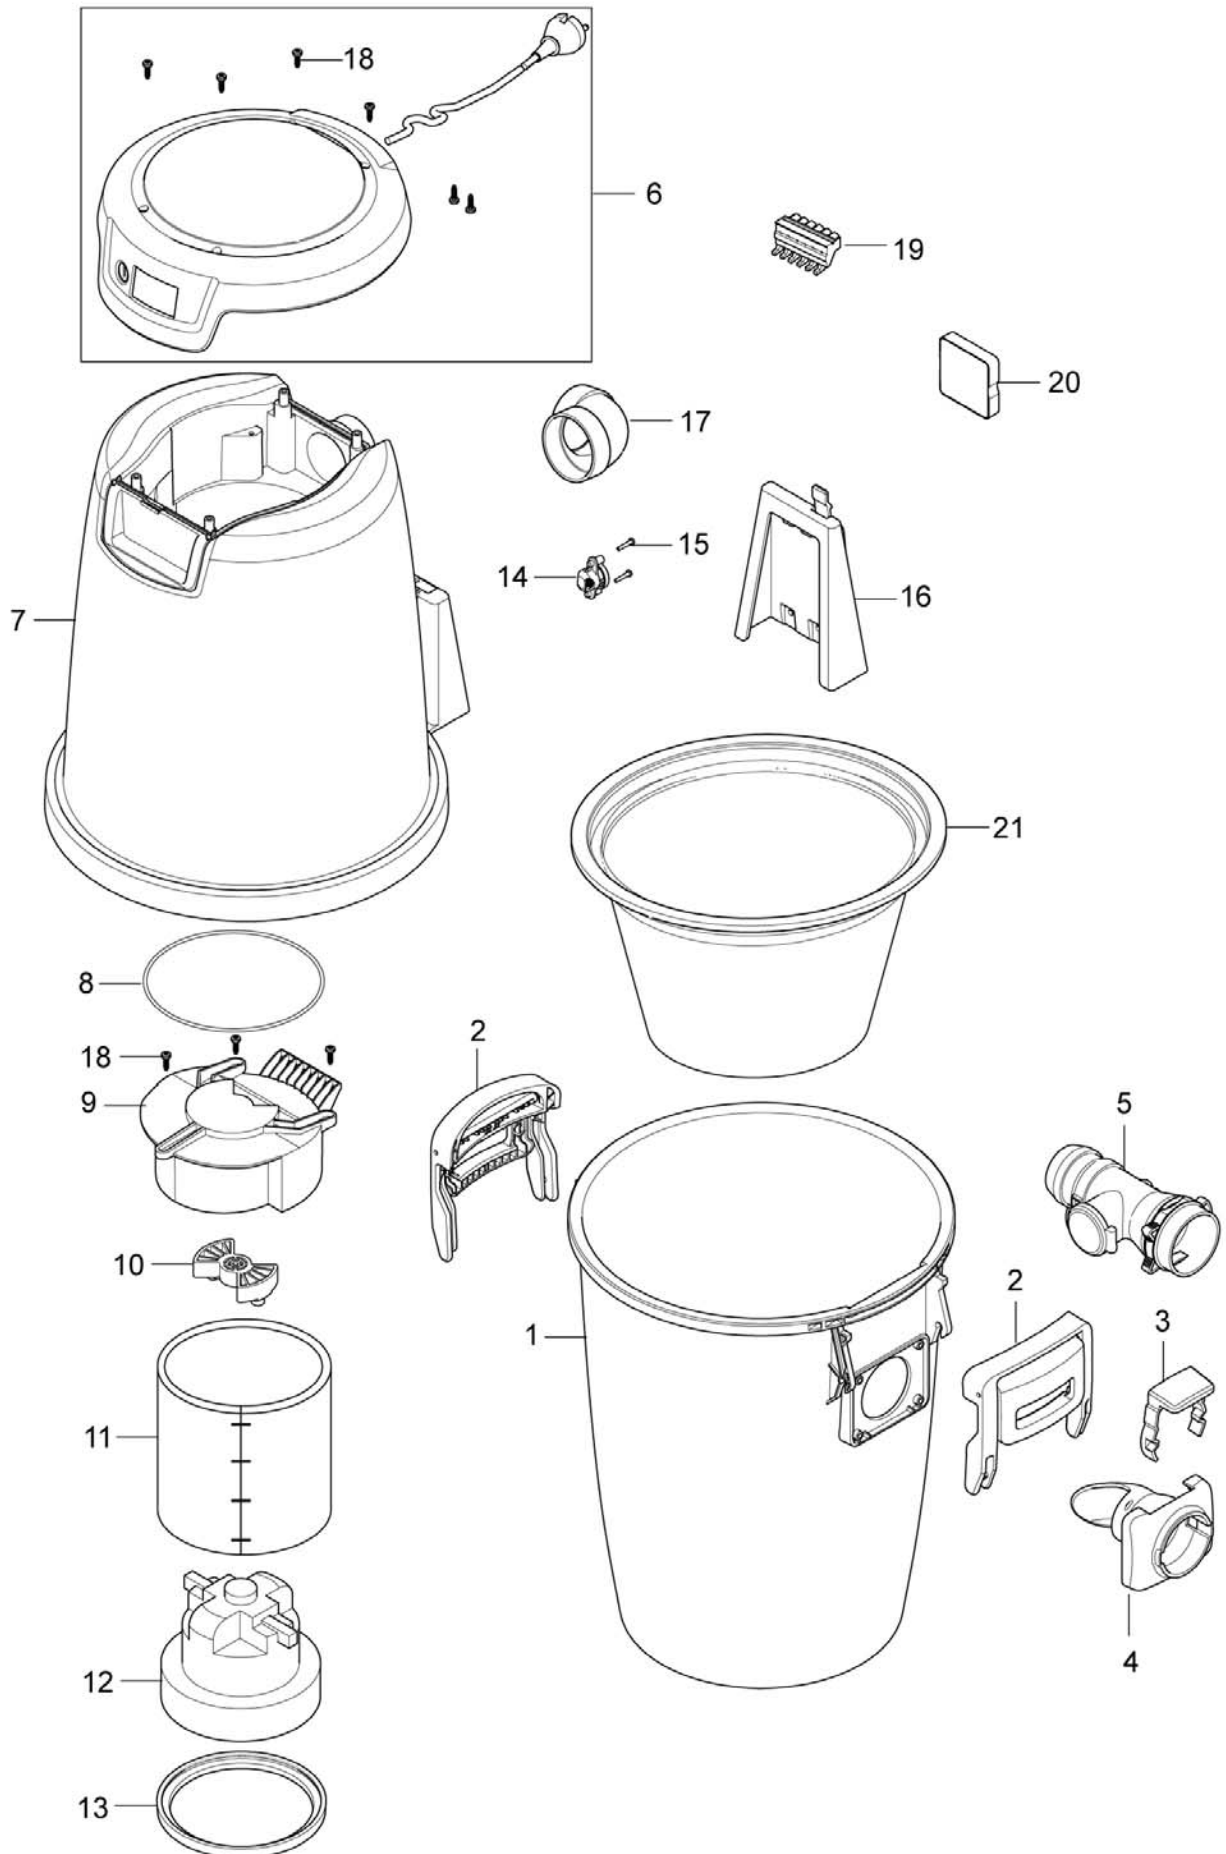

Overview LCD

NILFISK PERFORMER, CANADA

01-05-2013

Part List ID
SUPREMECA06

7

Overview LCD

NILFISK PERFORMER, CANADA

01-05-2013

Part List ID
SUPREMECA06

8

Pos	Part no.	Qty	Description
1	140 8502 070	1	CONTAINER CV NILFISK
2	107408054	2	CVUPGR HANDLE RAL9005 1PC
3	140 7205 510	1	TRIGGER WD
4	140 7204 520	1	INLET GWD 300-SERIES BLACK
5	107408058	1	UTILITY INLET
6	107408051	1	NILFISK CA TOP COVER SUPREME LCD
7	140 8501 110	1	CHASSIS GOLD
8	140 6799 010	1	GASKET L 660
9	140 8521 000	1	NOISE TRAP
10	107408017	1	REAR MOTOR MOUNT FOR CV
11	107408012	1	CVUPGR SOUND REDUCTION FOAM
12	107408011	1	CVUPGR FAN UNIT 1600W 110-120V 50-60HZ
13	107408016	1	FRONT MOTOR MOUNT FOR CV
14	140 7779 010	1	VACUUM VALVE CPL.
15	140 9214 220	2	SCREW PT K30X16 FZB
16	147 1427 510	1	BRACKET WALL CV
17	42000254	1	90 DEGREE SHORT ELBOW
18	140 9214 040	9	SCREW PTK TORX 40X14 MM FZB
19	107408020	1	6POLE CV CONNECTOR
20	107408059	1	TRANSCIVER BOX CPL 915MHZ
21	140 8514 500	1	BAG FILTER