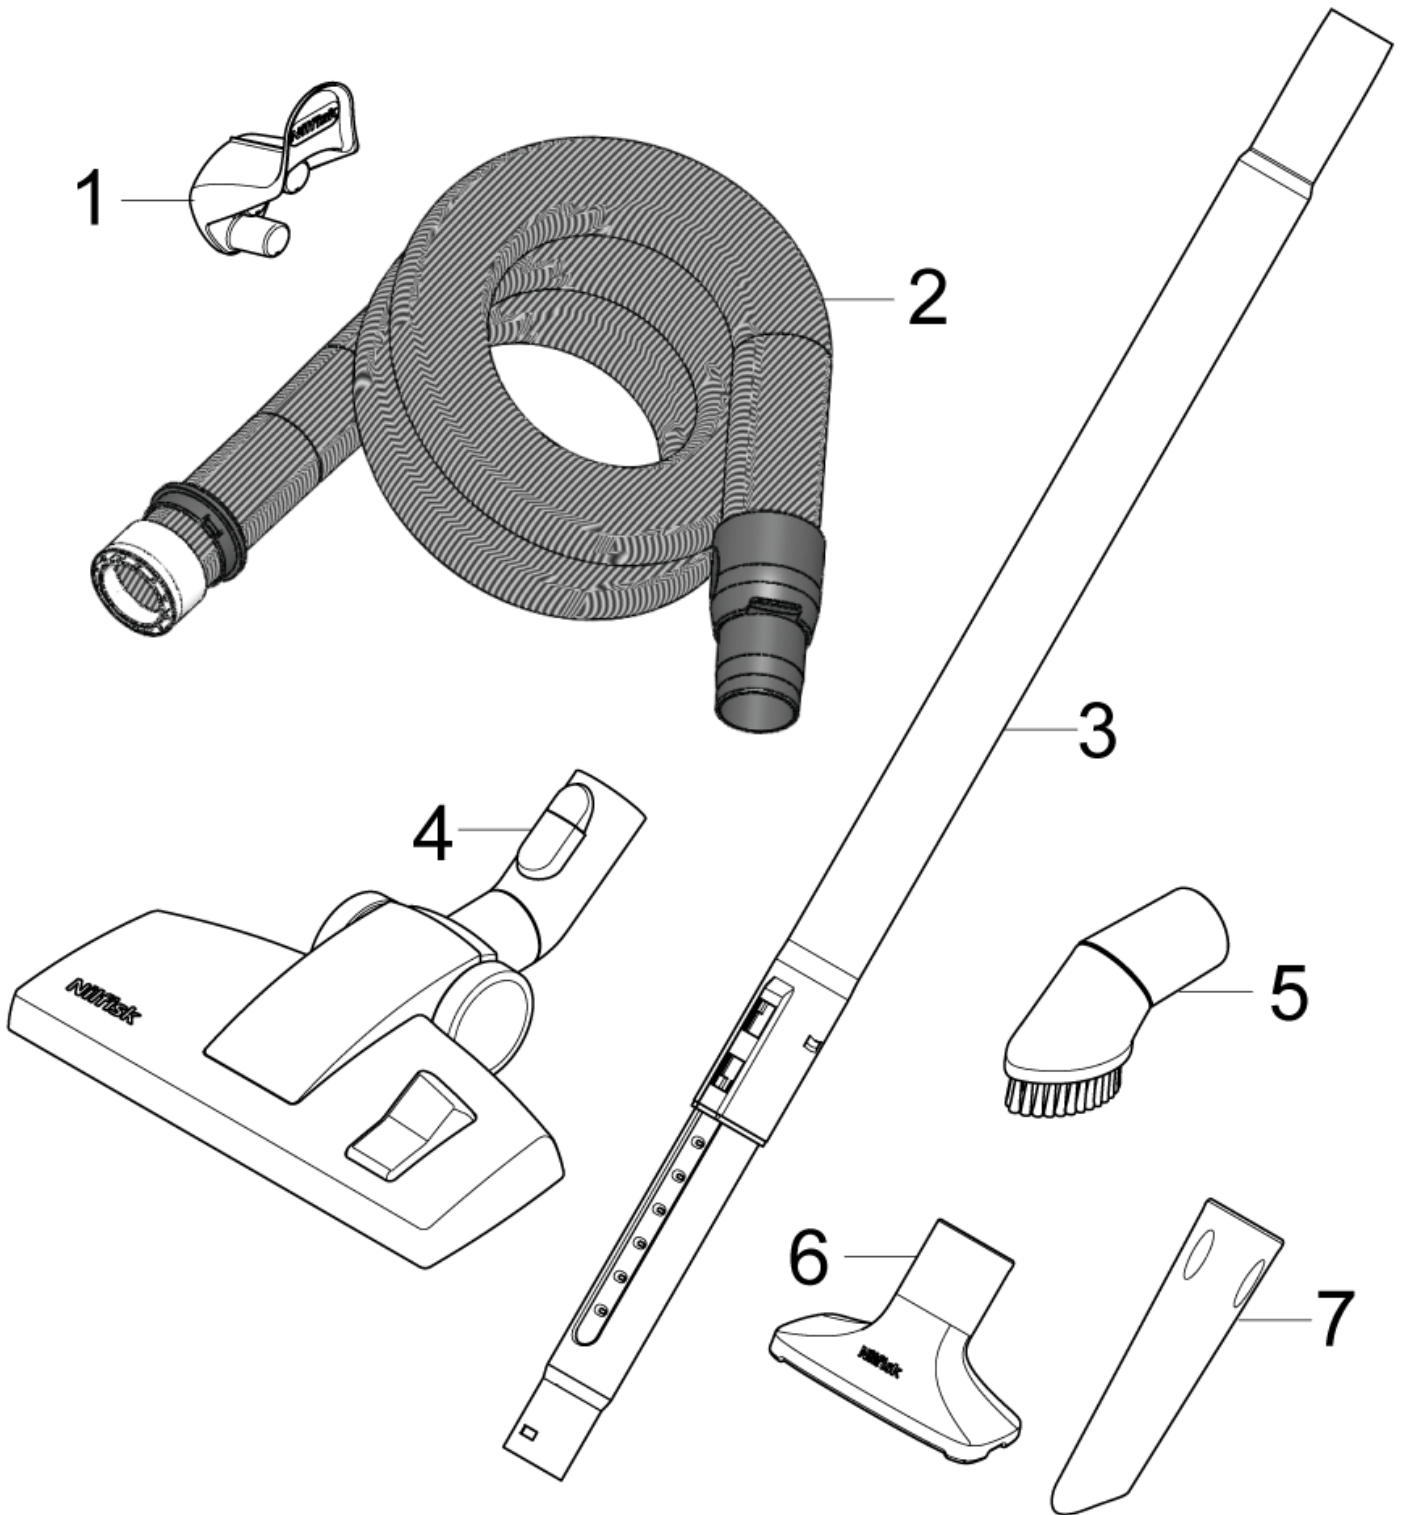

Accessories 150, 250, LCD

NILFISK PERFORMER, CANADA

01-05-2013

Part List ID CVCA04

15

Accessories 150, 250, LCD

NILFISK PERFORMER, CANADA

01-05-2013

Part List ID

CVC/A04

16

Pos	Part no.	Qty	Description
0	107408025	1	BOX FOR BIG NILFISK CV2.5
0	107408028	1	BIG CV MACHINE BOX INLAY
1	107408032	1	NILFISK CV HOSE HANGER
2	107408014	1	CONICAL CV HOSE 9M - FOR REMOTE HOSE
2	107408015	1	CONICAL CV HOSE 12M - FOR REMOTE HOSE
2	107408018	1	CONICAL CV HOSE 9M - FOR MANUAL HOSE
2	107408019	1	CONICAL CV HOSE 12M - FOR MANUAL HOSE
3	107408043	1	NILFISK NEW TELESCOPIC TUBE LCD
4	107408042	1	NILFISK NEW COMBI NOZZLE
5	107408040	1	NILFISK NEW BRUSH NOZZLE
6	107408041	1	NILFISK NEW UPHOLSTERY NOZZLE
7	107408039	1	NILFISK NEW CREVICE NOZZLE