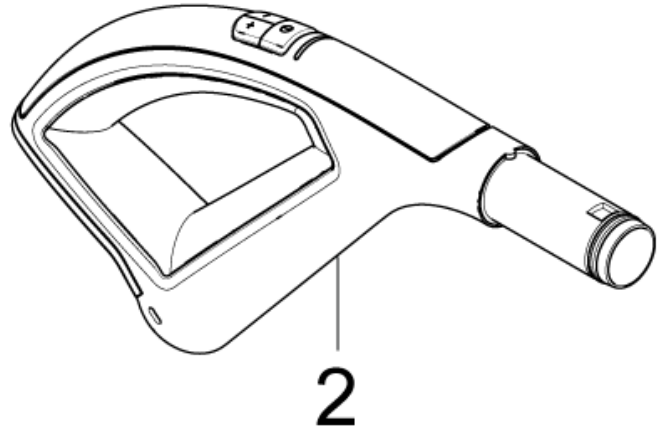

Bent ends

NILFISK PERFORMER, CANADA

01-05-2013

Part List ID
SUPREME12

9

Bent ends

NILFISK PERFORMER, CANADA

01-05-2013

Part List ID
SUPREME12

10

Pos	Part no.	Qty	Description
3	147 0243 520	1	BENT END BASIC AND MEDIUM D32
4	147 0152 500	1	VALVE BENT END STD