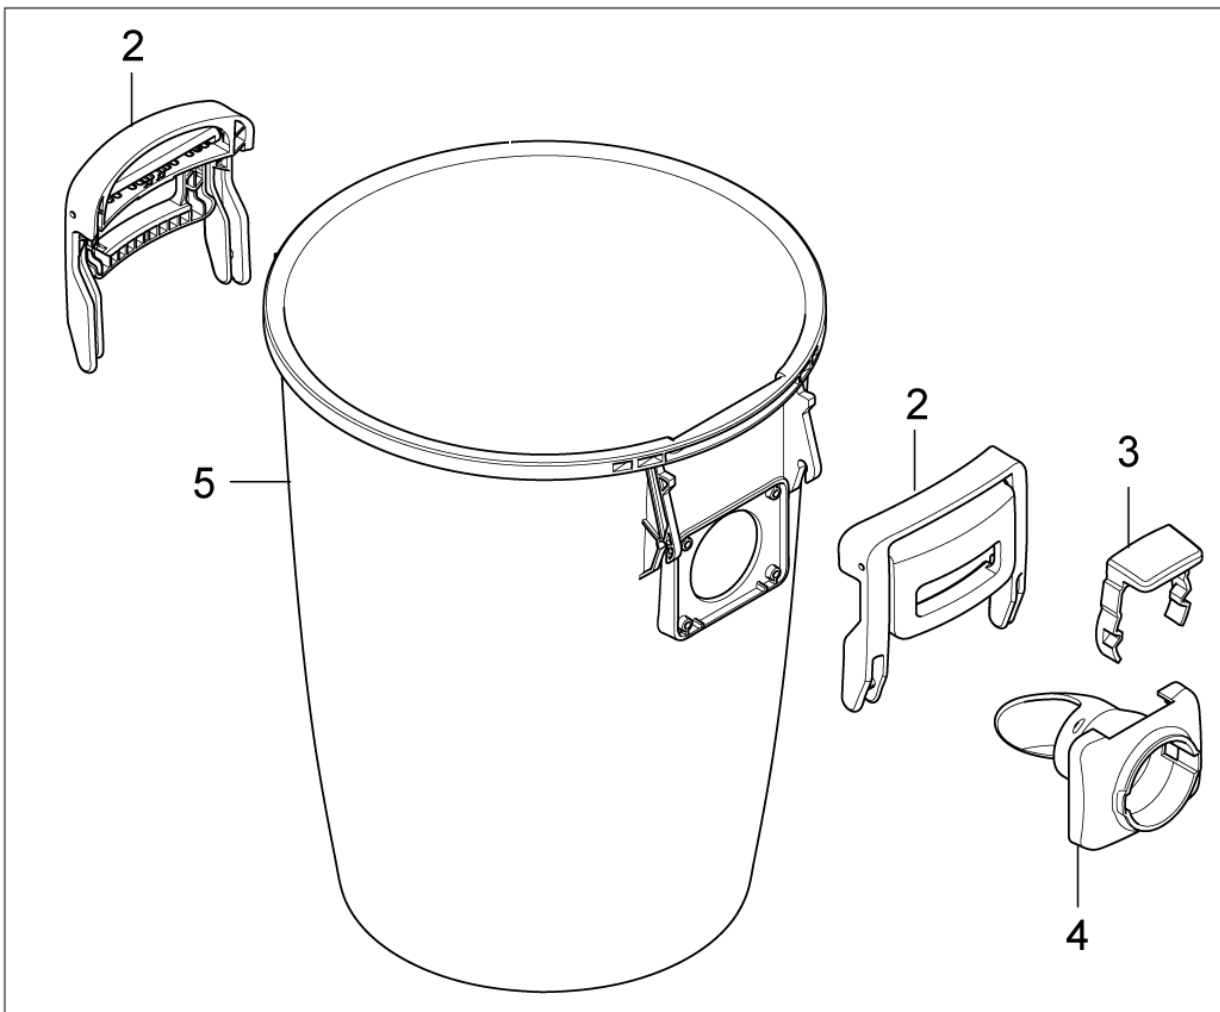

Black dust container

NILFISK PERFORMER, CANADA

01-05-2013

Part List ID
SUPREME14

11

Black dust container

NILFISK PERFORMER, CANADA

01-05-2013

Part List ID
SUPREME14

12

Pos	Part no.	Qty	Description
1	107408052	1	BLACK DUST CONTAINER W. FOLDING HANDLES
2	107408054	2	CVUPGR HANDLE RAL9005 1PC
3	140 7205 510	1	TRIGGER WD
4	140 7204 520	1	INLET GWD 300-SERIES BLACK
5	140 8502 070	1	CONTAINER CV NILFISK