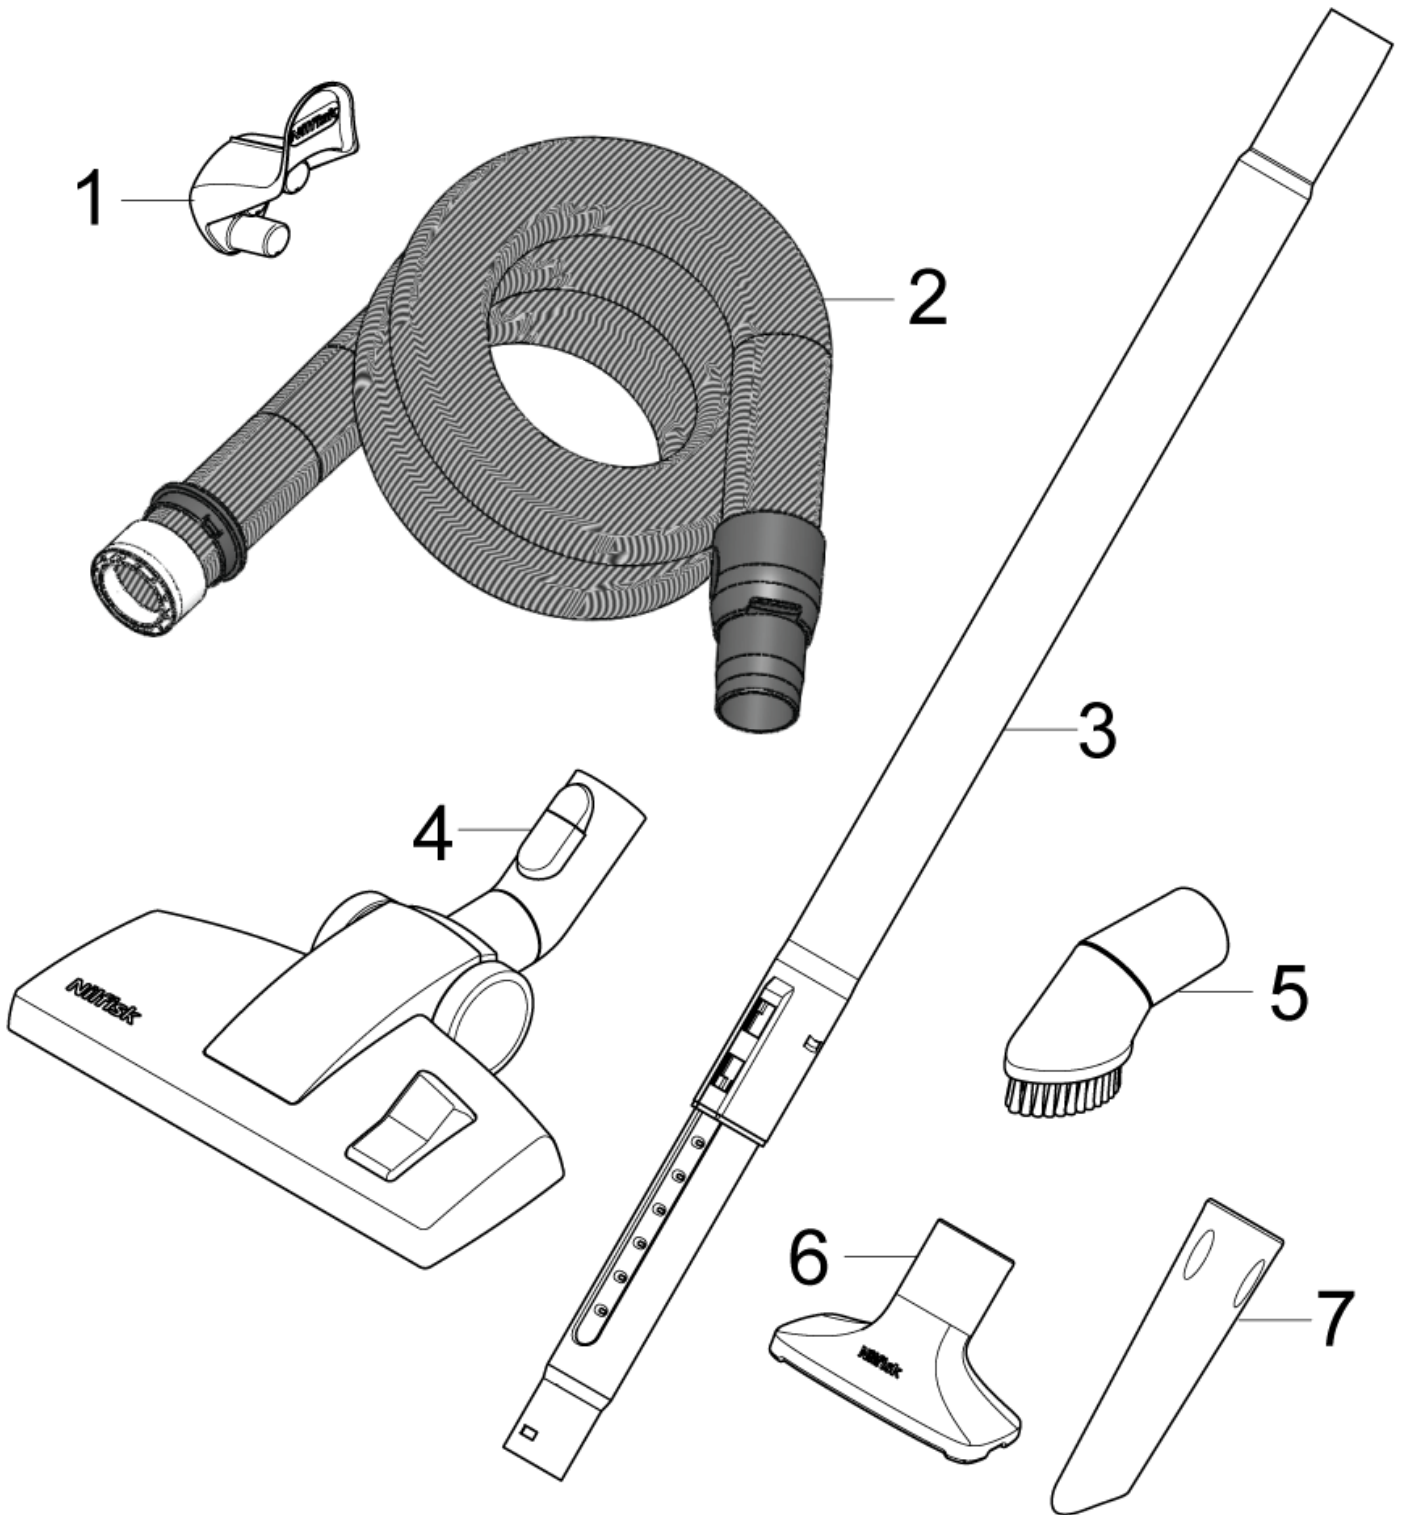

Accessories 100

NILFISK PERFORMER, CANADA

01-05-2013

Part List ID CVCA02

13

Accessories 100

NILFISK PERFORMER, CANADA

01-05-2013

Part List ID CVC/AU2

14

Pos	Part no.	Qty	Description
0	107408024	1	BOX FOR SMALL NILFISK CV2.5
0	107408028	1	BIG CV MACHINE BOX INLAY
1	107408032	1	NILFISK CV HOSEHANGER
2	107408014	1	CONICAL CV HOSE 9M - FOR REMOTE HOSE
2	107408015	1	CONICAL CV HOSE 12M - FOR REMOTE HOSE
2	107408018	1	CONICAL CV HOSE 9M - FOR MANUAL HOSE
2	107408019	1	CONICAL CV HOSE 12M - FOR MANUAL HOSE
3	107408043	1	NILFISK NEW TELESCOPIC TUBE
4	107408042	1	NILFISK NEW COMBI NOZZLE
5	107408040	1	NILFISK NEW BRUSH NOZZLE
6	107408041	1	NILFISK NEW UPHOLSTERY NOZZLE
7	107408039	1	NILFISK NEW CREVICE NOZZLE