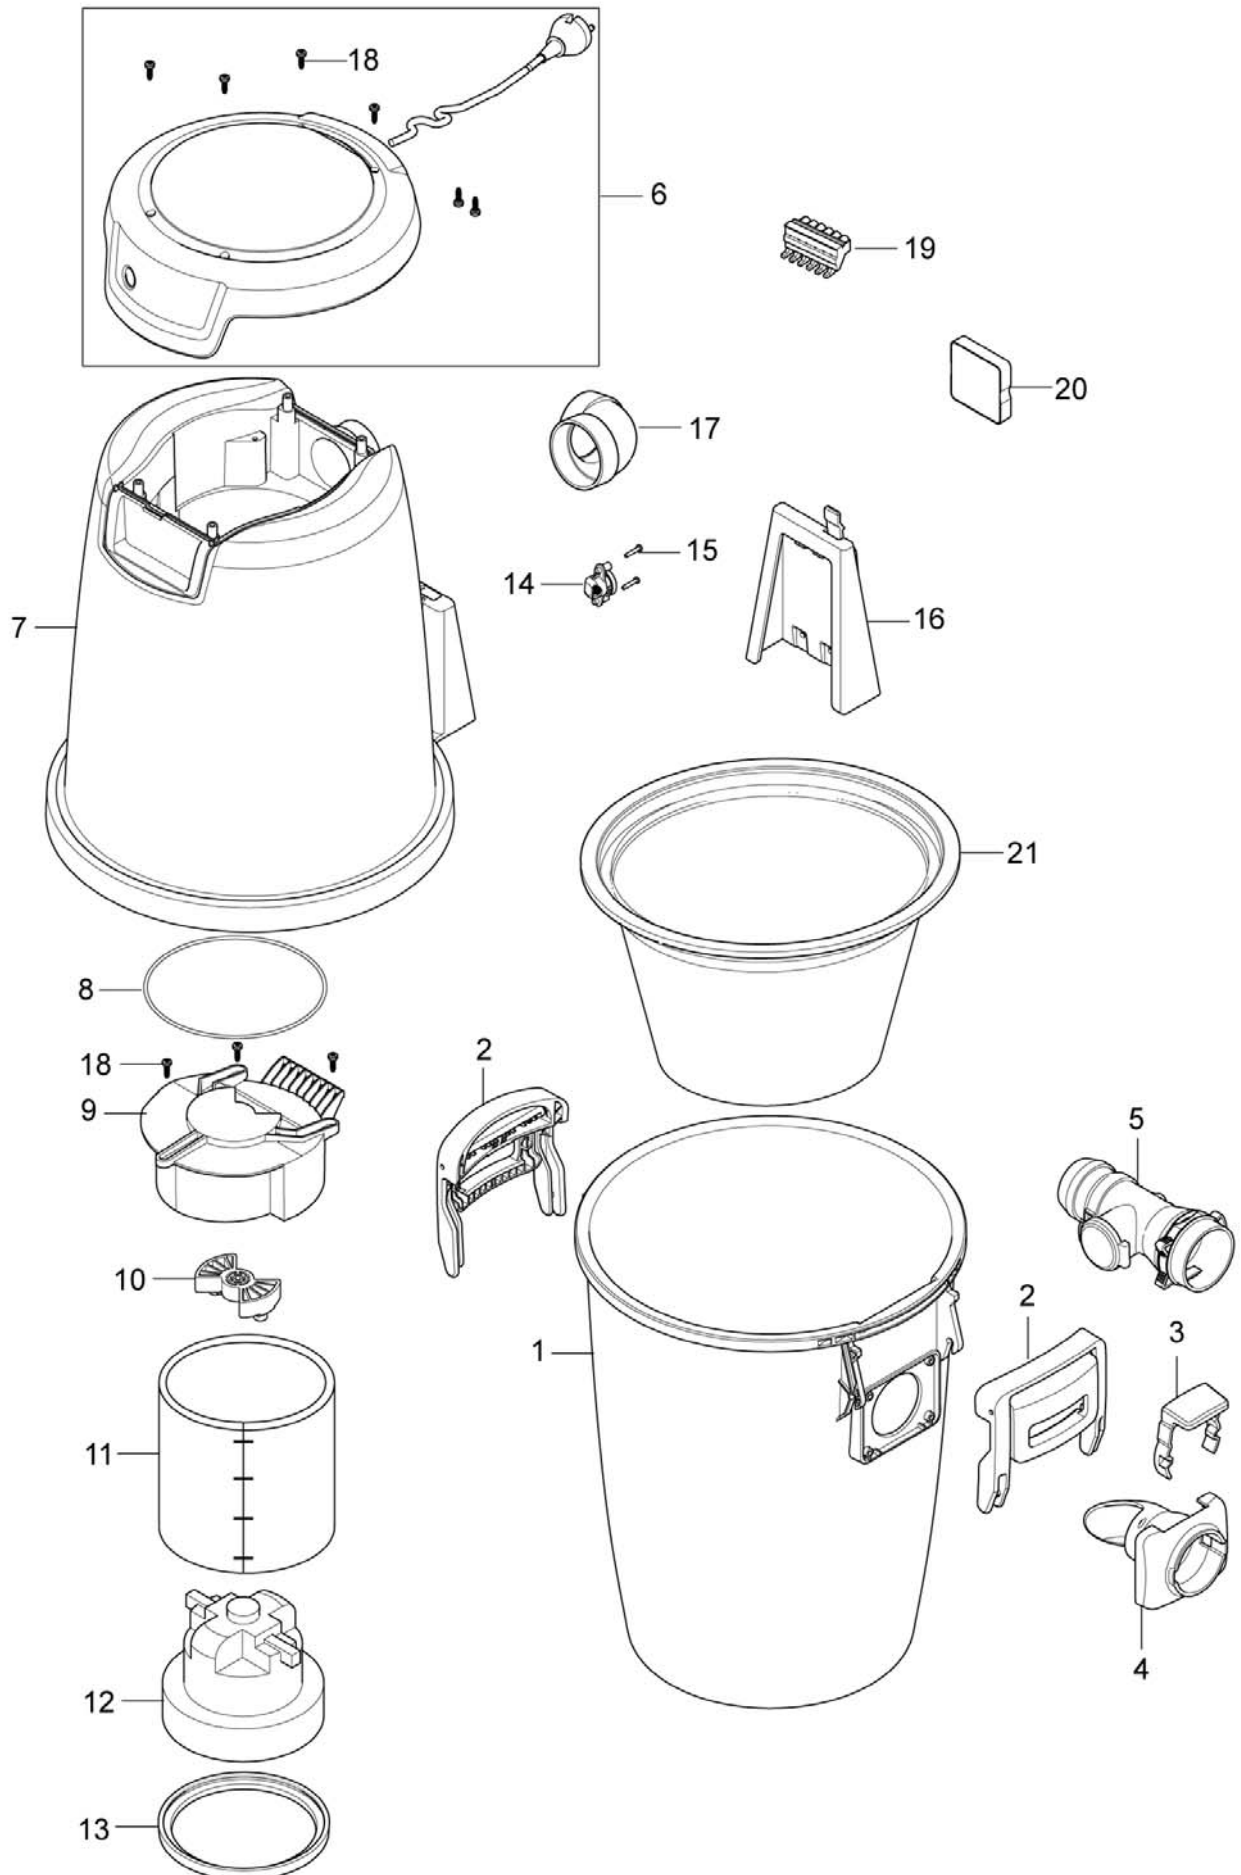

Overview 150, 250

NILFISK PERFORMER, CANADA

01-05-2013

Part List ID
SUPREMECA04

5

Overview 150, 250

NILFISK PERFORMER, CANADA

01-05-2013

Part List ID
SUPREMECA04

6

Pos	Part no.	Qty	Description	
1	140 8502 070	1	CONTAINER CV NILFISK	
2	107408054	2	CVUPGR HANDLE RAL9005 1PC	
3	140 7205 510	1	TRIGGER WD	
4	140 7204 520	1	INLET GWD 300-SERIES BLACK	
5	1107408058	1	UTILITY INLET	
6	107408047	1	COVER TOP NILF CA SUPREME 100-150-250	
7	140 8501 090	1	CHASSIS SOPRA	
7	140 8501 110	1	CHASSIS GOLD	
8	140 6799 010	1	GASKET L 660	
9	140 8521 000	1	NOISE TRAP	
10	107408017	1	REAR MOTOR MOUNT FOR CV	
11	107408012	1	CVUPGR SOUND REDUCTION FOAM	
12	107408009	1	CVUPGR FAN UNIT 1300W 110-120V 50-60HZ	150
12	107408011	1	CVUPGR FAN UNIT 1600W 110-120V 50-60HZ	250
13	107408016	1	FRONT MOTOR MOUNT FOR CV	
14	140 7779 010	1	VACUUM VALVE CPL.	
15	140 9214 220	2	SCREW PT K30X16 FZB	
16	147 1427 510	1	BRACKET WALL CV	
17	42000254	1	90 DEGREE SHORT ELBOW	
18	140 9214 040	9	SCREW PTK TORX 40X14 MM FZB	
19	107408020	1	6POLE CV CONNECTOR	
20	107408059	1	TRANSCEIVER BOX CPL 915MHZ	
21	140 8514 500	1	BAG FILTER